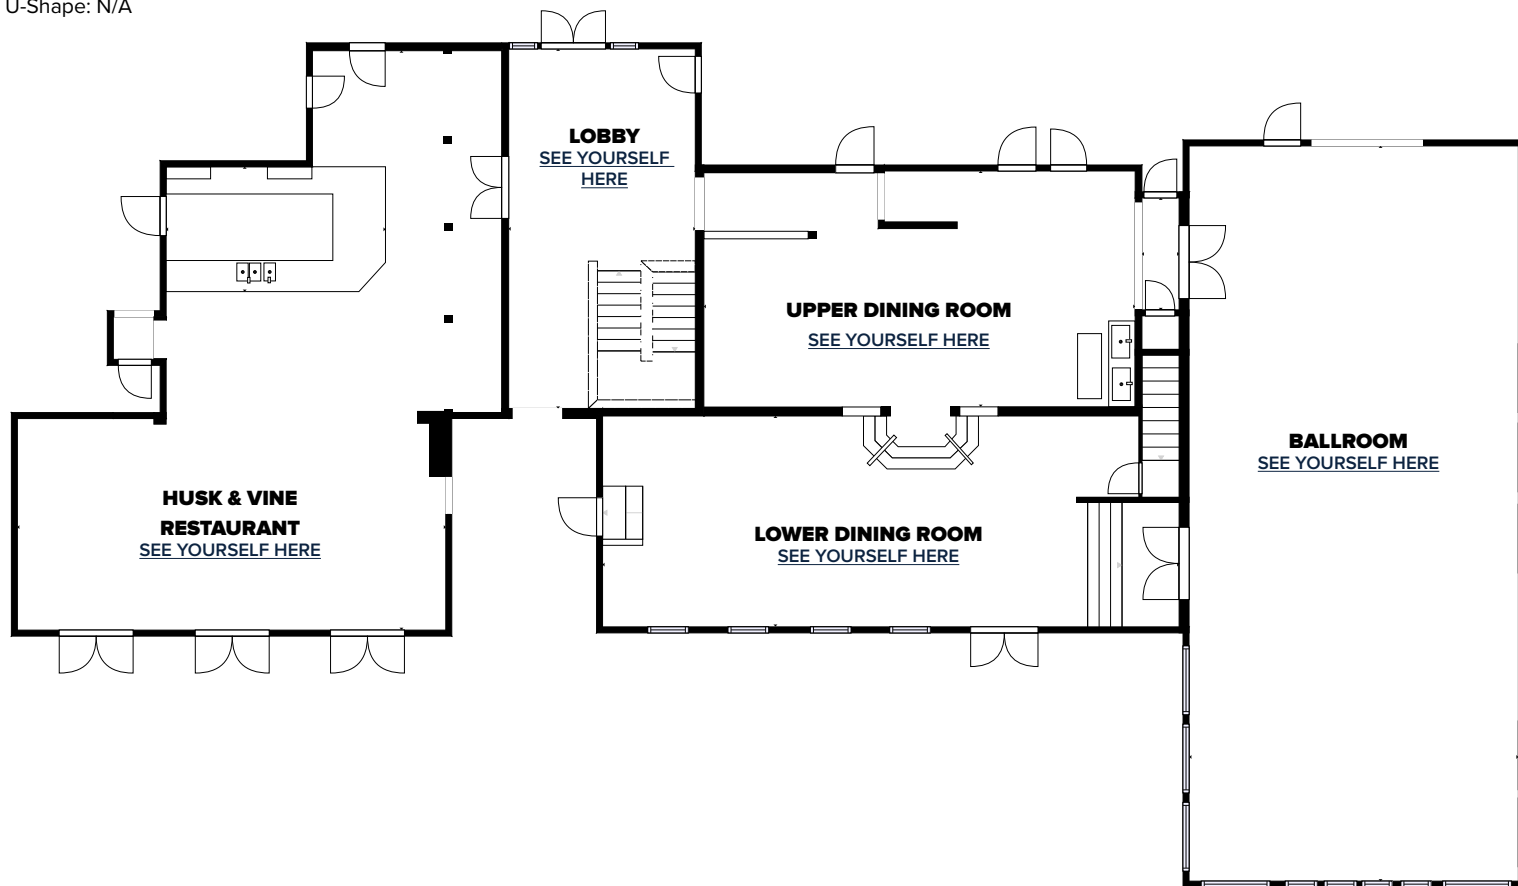

EVENT SPACE CAPACITIES FLOOR 2

BALLROOM

Banquet: 160
Reception: 140 (with Dance Floor)
Theatre/Ceremony: 160
Conference Style: 100
Classroom: N/A
U-Shape: 20

HUSK & VINE RESTAURANT

Banquet: 76
Reception: 76
Theatre/Ceremony: N/A
Conference Style: N/A
Classroom: N/A
U-Shape: N/A

LOWER DINING AREA

Banquet: 40
Reception: 40
Theatre/Ceremony: N/A
Conference Style: 40
Classroom: N/A
U-Shape: N/A

UPPER DINING AREA

Banquet: 25
Reception: N/A
Theatre/Ceremony: N/A
Conference Style: 25
Classroom: N/A
U-Shape: N/A

LOWER PATIO AREA

Banquet: 25
Reception: N/A
Theatre/Ceremony: N/A
Conference Style: N/A

montgomerycc.com

CLUB ADDRESS

20908 GOLF VIEW DR.,
LAYTONSVILLE, MD 20882

PHONE

(240) 912-9515

RECEIVE MORE INFORMATION

[CLICK HERE](#)

ARCIS GOLF